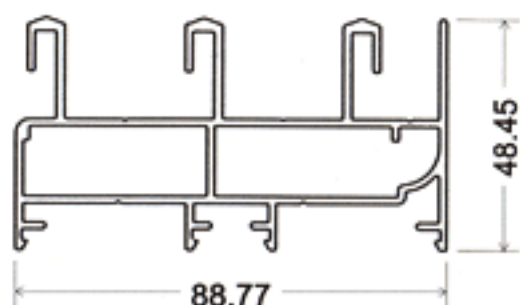

Intermediate Alternative Configurations

Locking / Meeting Stile Detail with Handles

Interlock Detail with Handle

Section A-A

OUTER FRAME SECTIONS

W53909

W54045

SASH & INTERLOCKER SECTIONS

W53908

MULTI SLIDER

W28554

W54023

W54118

SIDELIGHT SECTIONS

W28481

W52007