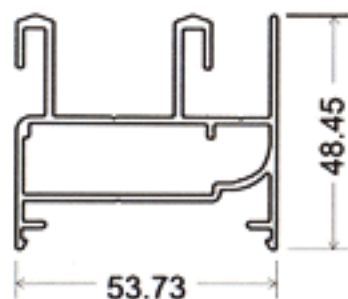

Intermediate Alternative Configurations

Locking / Meeting Stile Detail with Handles

Interlock Detail with Handle

Section A-A

OUTER FRAME SECTIONS

W53909

W54045

SASH & INTERLOCKER SECTIONS

W53908

MULTI SLIDER

W28554

W54023

W54118

SIDELIGHT SECTIONS

W28481

W52007