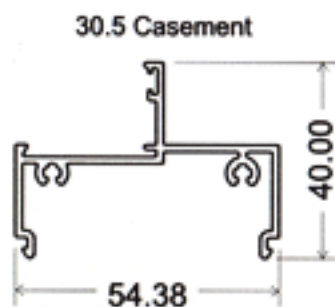

Intermediate Alternative Configurations

Locking / Meeting Stile Detail with Handles

Interlock Detail with Handle

Section A-A

OUTER FRAME SECTIONS

W53909

W54045

SASH & INTERLOCKER SECTIONS

W53908

MULTI SLIDER

W28554

W54023

W54118

SIDELIGHT SECTIONS

W28481

W52007