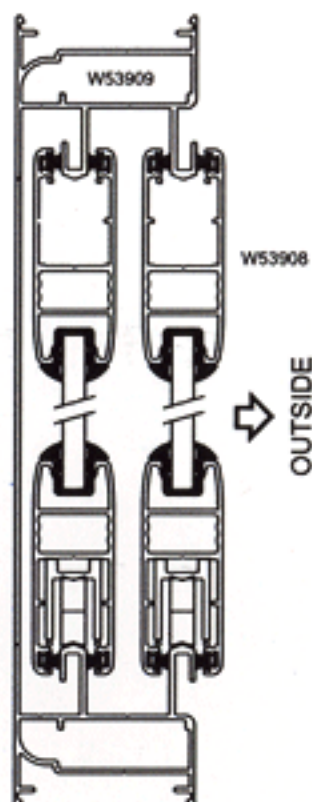

6 Pane Slider Limitations :

	Standard:	Intermediate:	Heavy Duty:
650Pa -	6000W x 1600H	6000W x 2100H	6000W x 2700H
1000Pa -	6000W x 1500H	6000W x 1800H	6000W x 2400H
1500Pa -	6000W x 1300H	6000W x 1600H	6000W x 2100H

Section B-B

Heavy Duty Alternative Configurations

Locking / Meeting Stile Detail with Handles

Section A-A

Section B-B

2 Pane Slider Limitations :

	Standard:	Intermediate:	Heavy Duty:
650Pa -	2400W x 1800H	3000W x 2100H	3000W x 2700H
1000Pa -	2400W x 1500H	1800W x 2100H	3000W x 2500H
1500Pa -	2400W x 1300H	1800W x 1800H	3000W x 2300H

4 Pane Slider Limitations :

	Standard:	Intermediate:	Heavy Duty:
650Pa -	6000W x 1500H	4800W x 2100H	6000W x 2400H
1000Pa -	6000W x 1200H	4800W x 1800H	6000W x 2100H
1500Pa -	4800W x 1200H	4800W x 1500H	6000W x 1800H

Intermediate Alternative Configurations

Locking / Meeting Stile Detail with Handles

Interlock Detail with Handle

Section A-A

OUTER FRAME SECTIONS

W53909

W54045

SASH & INTERLOCKER SECTIONS