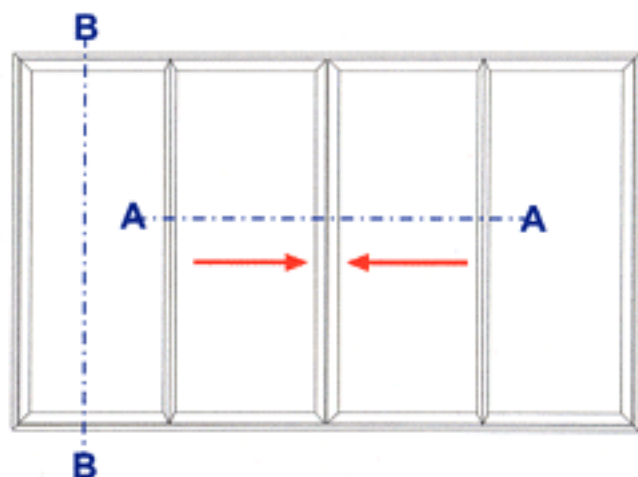

Section B-B

Heavy Duty Alternative Configurations

Locking / Meeting Stile Detail with Handles

Section A-A

Section B-B

2 Pane Slider Limitations :

	Standard:	Intermediate:	Heavy Duty:
650Pa -	2400W x 1800H	3000W x 2100H	3000W x 2700H
1000Pa -	2400W x 1500H	1800W x 2100H	3000W x 2500H
1500Pa -	2400W x 1300H	1800W x 1800H	3000W x 2300H