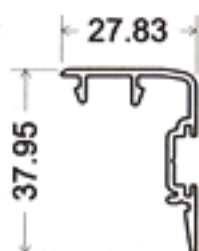

Intermediate Alternative Configurations

Locking / Meeting Stile Detail with Handles

Interlock Detail with Handle

Section A-A

OUTER FRAME SECTIONS

W53909

W54045

SASH & INTERLOCKER SECTIONS

W53908

MULTI SLIDER

W28554

W54023

W54118

SIDELIGHT SECTIONS

W28481

W52007