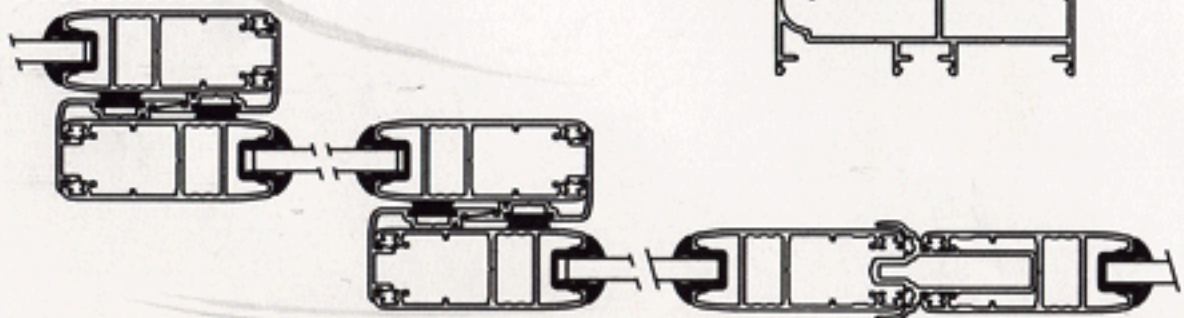

Section B-B

Heavy Duty Alternative Configurations

Locking / Meeting Stile Detail with Handles

Section A-A

Section B-B

2 Pane Slider Limitations :

	Standard:	Intermediate:	Heavy Duty:
650Pa -	2400W x 1800H	3000W x 2100H	3000W x 2700H
1000Pa -	2400W x 1500H	1800W x 2100H	3000W x 2500H
1500Pa -	2400W x 1300H	1800W x 1800H	3000W x 2300H