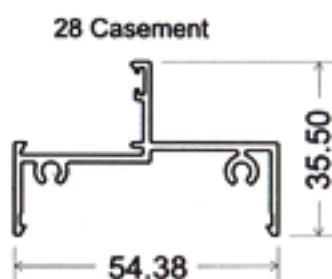

Intermediate Alternative Configurations

Locking / Meeting Stile Detail with Handles

Interlock Detail with Handle

Section A-A

OUTER FRAME SECTIONS

W53909

W54045

SASH & INTERLOCKER SECTIONS

W53908

MULTI SLIDER

W28554

W54023

W54118

SIDELIGHT SECTIONS

W28481

W52007