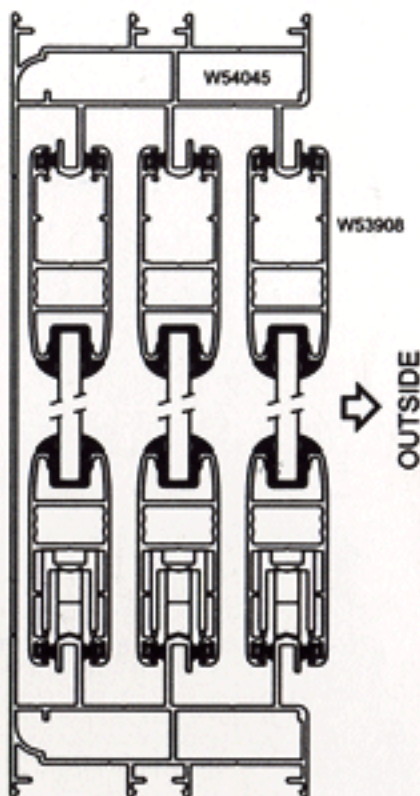

3 Pane Slider Limitations :

	Standard:	Intermediate:	Heavy Duty:
650Pa -	3600W x 1800H	4500W x 2100H	4500W x 2700H
1000Pa -	3600W x 1500H	2700W x 2100H	4500W x 2500H
1500Pa -	3600W x 1300H	2700W x 1800H	4500W x 2300H

6 Pane Slider Limitations :

	Standard:	Intermediate:	Heavy Duty:
650Pa -	6000W x 1600H	6000W x 2100H	6000W x 2700H
1000Pa -	6000W x 1500H	6000W x 1800H	6000W x 2400H
1500Pa -	6000W x 1300H	6000W x 1600H	6000W x 2100H

Section B-B

Heavy Duty Alternative Configurations

Locking / Meeting Stile Detail with Handles

Section A-A

Section B-B

2 Pane Slider Limitations :

	Standard:	Intermediate:	Heavy Duty:
650Pa -	2400W x 1800H	3000W x 2100H	3000W x 2700H
1000Pa -	2400W x 1500H	1800W x 2100H	3000W x 2500H
1500Pa -	2400W x 1300H	1800W x 1800H	3000W x 2300H

4 Pane Slider Limitations :

	Standard:	Intermediate:	Heavy Duty:
650Pa -	6000W x 1500H	4800W x 2100H	6000W x 2400H
1000Pa -	6000W x 1200H	4800W x 1800H	6000W x 2100H
1500Pa -	4800W x 1200H	4800W x 1500H	6000W x 1800H