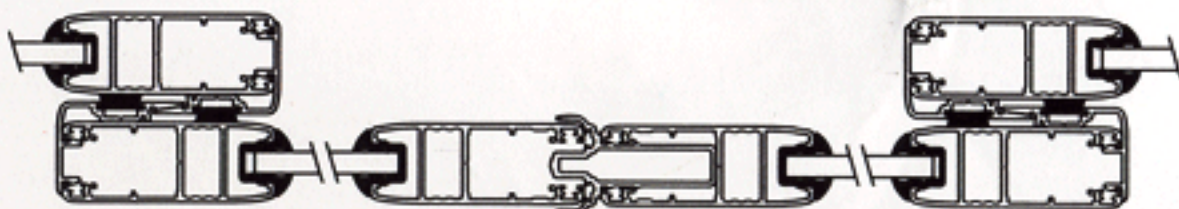

Intermediate Alternative Configurations

Locking / Meeting Stile Detail with Handles

Interlock Detail with Handle

Section A-A

OUTER FRAME SECTIONS

W53909

W54045

SASH & INTERLOCKER SECTIONS

W53908

MULTI SLIDER

W28554

W54023

W54118

SIDELIGHT SECTIONS

W28481

W52007