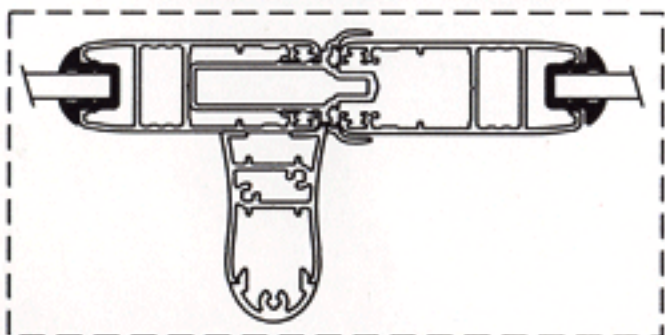

Intermediate Alternative Configurations

Locking / Meeting Stile Detail with Handles