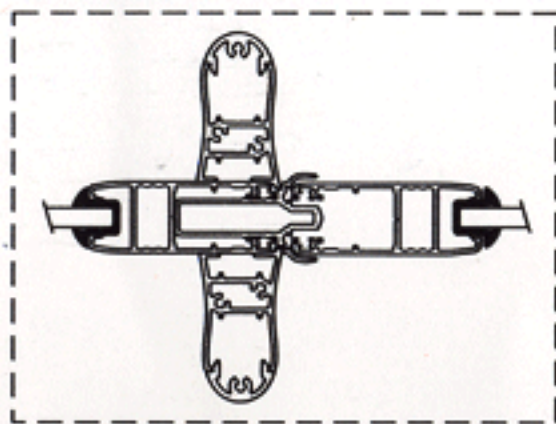

Heavy Duty Alternative Configurations

Locking / Meeting Stile Detail with Handles