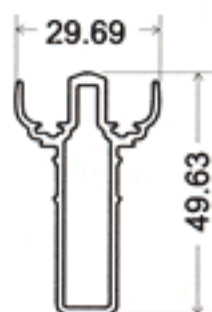

Section B-B

Heavy Duty Alternative Configurations

Locking / Meeting Stile Detail with Handles

Section A-A

Section B-B

2 Pane Slider Limitations :

	Standard:	Intermediate:	Heavy Duty:
650Pa -	2400W x 1800H	3000W x 2100H	3000W x 2700H
1000Pa -	2400W x 1500H	1800W x 2100H	3000W x 2500H
1500Pa -	2400W x 1300H	1800W x 1800H	3000W x 2300H

Intermediate Alternative Configurations

Locking / Meeting Stile Detail with Handles

Interlock Detail with Handle

Section A-A

OUTER FRAME SECTIONS

W53909

W54045

SASH & INTERLOCKER SECTIONS

W53908

MULTI SLIDER

W28554

W54023

W54118

SIDELIGHT SECTIONS

W28481

W52007