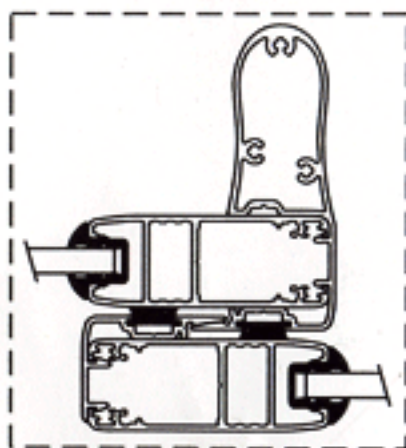

Section B-B

Heavy Duty Alternative Configurations

Locking / Meeting Stile Detail with Handles

Section A-A

Section B-B

2 Pane Slider Limitations :

	Standard:	Intermediate:	Heavy Duty:
650Pa -	2400W x 1800H	3000W x 2100H	3000W x 2700H
1000Pa -	2400W x 1500H	1800W x 2100H	3000W x 2500H
1500Pa -	2400W x 1300H	1800W x 1800H	3000W x 2300H

Intermediate Alternative Configurations

Locking / Meeting Stile Detail with Handles

Interlock Detail with Handle

Section A-A

OUTER FRAME SECTIONS

W53909

W54045

SASH & INTERLOCKER SECTIONS