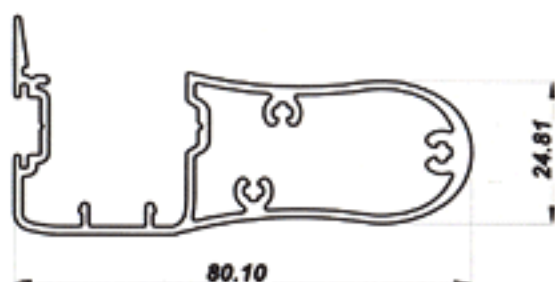

Intermediate Alternative Configurations

Locking / Meeting Stile Detail with Handles

Interlock Detail with Handle

Section A-A

OUTER FRAME SECTIONS

W53909

W54045

SASH & INTERLOCKER SECTIONS

W53908

MULTI SLIDER

W28554

W54023

W54118

SIDELIGHT SECTIONS

W28481

W52007