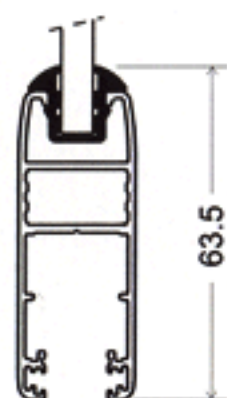

Section B-B

Heavy Duty Alternative Configurations

Locking / Meeting Stile Detail with Handles

Section A-A

Section B-B

2 Pane Slider Limitations :

	Standard:	Intermediate:	Heavy Duty:
650Pa -	2400W x 1800H	3000W x 2100H	3000W x 2700H
1000Pa -	2400W x 1500H	1800W x 2100H	3000W x 2500H
1500Pa -	2400W x 1300H	1800W x 1800H	3000W x 2300H

4 Pane Slider Limitations :

	Standard:	Intermediate:	Heavy Duty:
650Pa -	6000W x 1500H	4800W x 2100H	6000W x 2400H
1000Pa -	6000W x 1200H	4800W x 1800H	6000W x 2100H
1500Pa -	4800W x 1200H	4800W x 1500H	6000W x 1800H

Intermediate Alternative Configurations

Locking / Meeting Stile Detail with Handles

Interlock Detail with Handle

Section A-A

OUTER FRAME SECTIONS

W53909

W54045

SASH & INTERLOCKER SECTIONS

W53908

MULTI SLIDER

W28554

W54023

W54118

SIDELIGHT SECTIONS

W28481

W52007